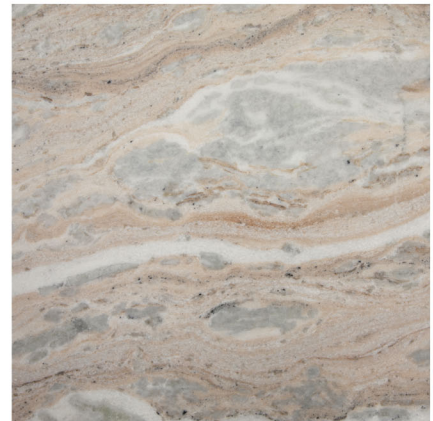

## Cinch Coffee Table

35.25w x 35.25d x 15.75h

Shown in hammered grey-finished aluminum with creamy taupe marble  
Item: 175224138-001

[www.ardenhome.com](http://www.ardenhome.com)

San Francisco | Seattle