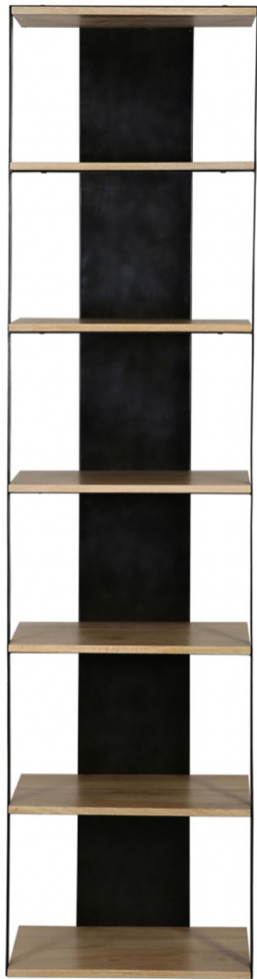

ARDEN HOME

Arthur Bookshelf

20w x 12d x 77.5h

Shown in natural mango wood and black iron

Ready Made; only available as shown

Item: 186BB275

www.ardenhome.com

San Francisco | Seattle