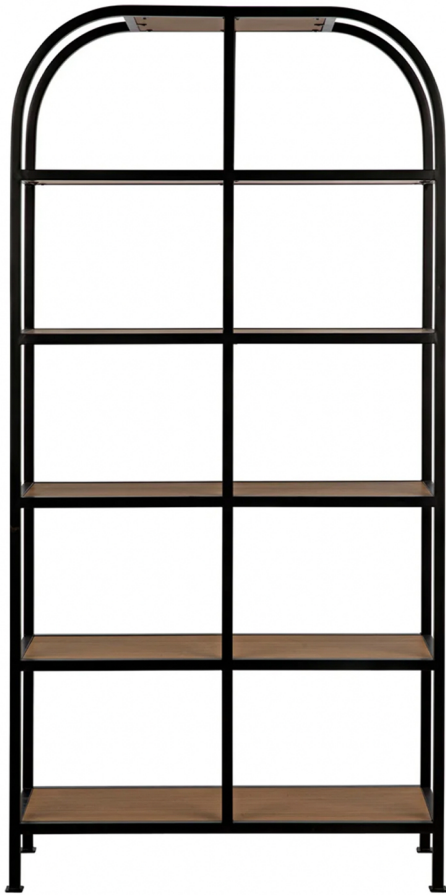

ARDEN HOME

Slaton Bookcase

40w x 14d x 81h

Shown in hand-rubbed golden teak and matte black steel
Ready Made; only available as shown
Item: 111GBCS193GT

www.ardenhome.com

San Francisco | Seattle